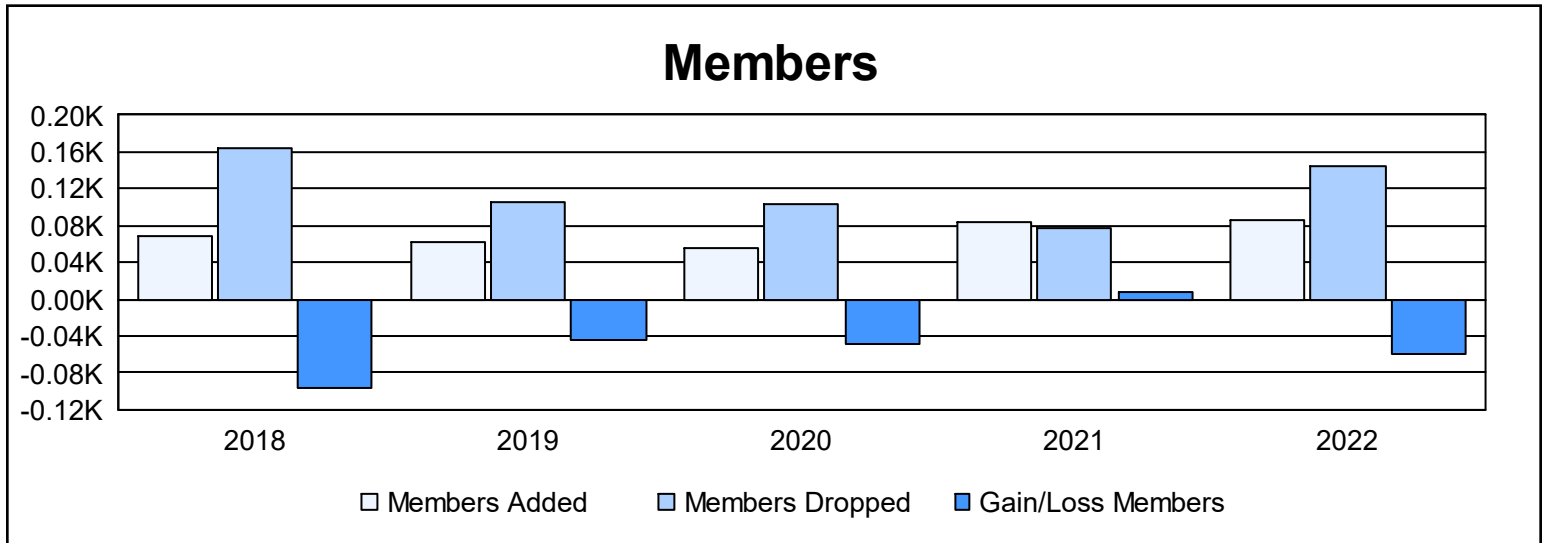

Year	New Clubs	Dropped Clubs	Gain/ Loss Clubs	New Members	Charter Members	Reinstate Members	Transfer Members	Total Member Added	Total Members Dropped	Gain/ Loss Members
2017-2018	0	2	-2	52	1	12	3	68	164	-96
2018-2019	0	0	0	49	0	9	3	61	106	-45
2019-2020	0	2	-2	42	0	8	5	55	103	-48
2020-2021	1	0	1	44	30	7	3	84	77	7
2021-2022	0	4	-4	65	0	17	3	85	144	-59
<b>Average</b>	<b>0</b>	<b>2</b>	<b>-1</b>	<b>50</b>	<b>6</b>	<b>11</b>	<b>3</b>	<b>71</b>	<b>119</b>	<b>-48</b>

### Membership Composition June 2022 Cumulative