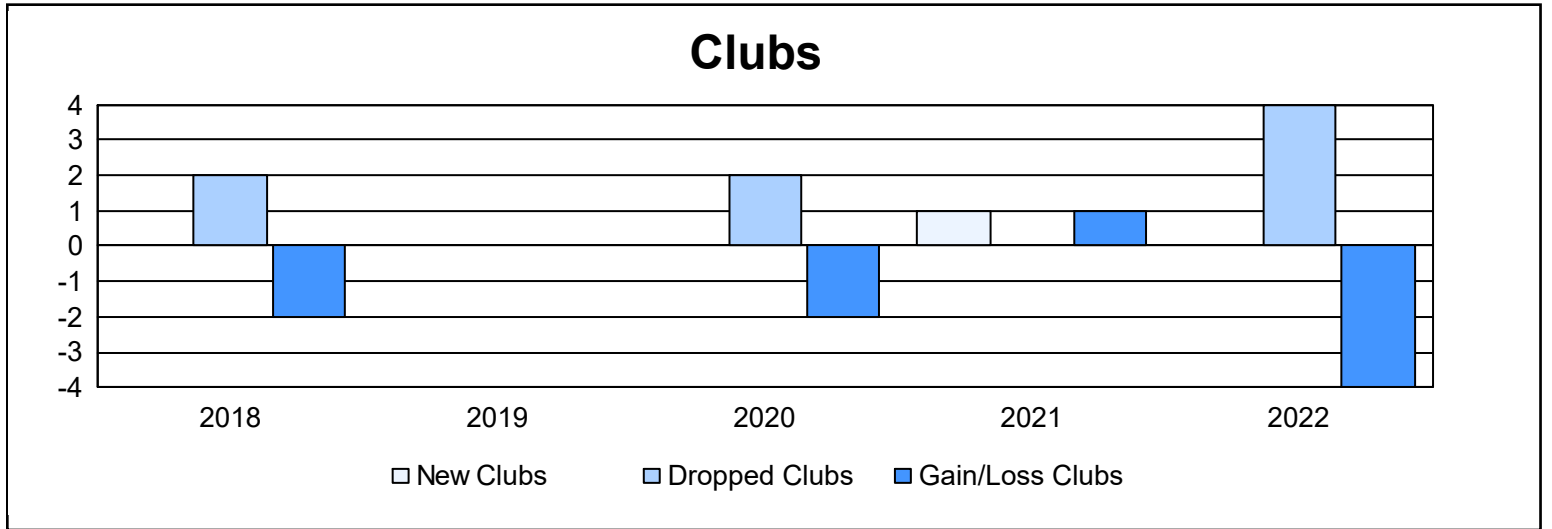

Year	New Clubs	Dropped Clubs	Gain/ Loss Clubs	New Members	Charter Members	Reinstate Members	Transfer Members	Total Member Added	Total Members Dropped	Gain/ Loss Members
2017-2018	0	2	-2	52	1	12	3	68	164	-96
2018-2019	0	0	0	49	0	9	3	61	106	-45
2019-2020	0	2	-2	42	0	8	5	55	103	-48
2020-2021	1	0	1	44	30	7	3	84	77	7
2021-2022	0	4	-4	65	0	17	3	85	144	-59
<b>Average</b>	<b>0</b>	<b>2</b>	<b>-1</b>	<b>50</b>	<b>6</b>	<b>11</b>	<b>3</b>	<b>71</b>	<b>119</b>	<b>-48</b>

### Membership Composition June 2022 Cumulative